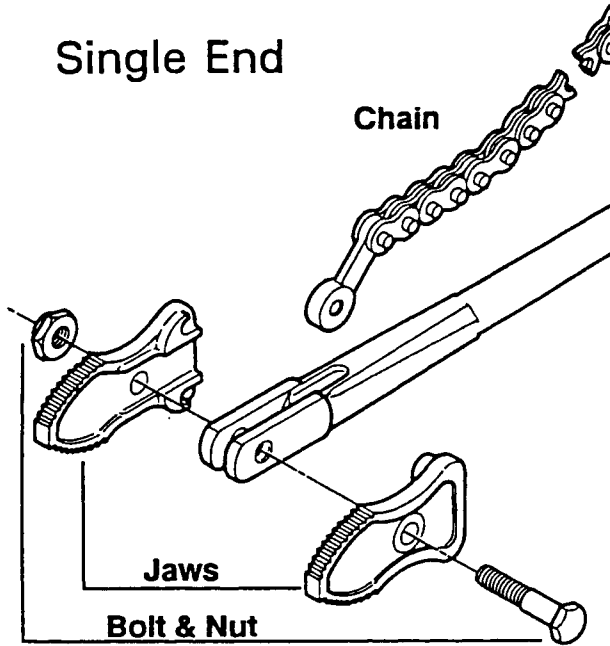

# Chain Tongs (Heavy Duty)

Replacement Parts

\*includes: 2 bolts & 2 nuts

Single End	Jaws		Chain		Bolt & Nut	
Tool	Item Code	Catalog #	Item Code	Catalog #	Item Code	Catalog #
R205	96310	R205J	96325	R205C	96340	R205B
R207	96311	R207J	96326	R207C	96341	R207B
R209	96312	R209J	96327	R209C	96342	R209B
R211	96313	R211J	96328	R211C	96343	R211B
R213	96314	R213J	96329	R213C	96344	R213B
R215	96315	R215J	96330	R215C	96345	R215B
<b>Double End</b>						
R229	96316	R229J	96331	R229C	96346	R229B
R231	96317	R231J	96332	R231C	96347	R231B
R233	96318	R233J	96333	R233C	96348	R233B
R235	96320	R235J	96334	R235C	96349	R235B
R237	96321	R237J	96335	R237C	96350	R237B

All chain tong jaws are sold in sets of 2