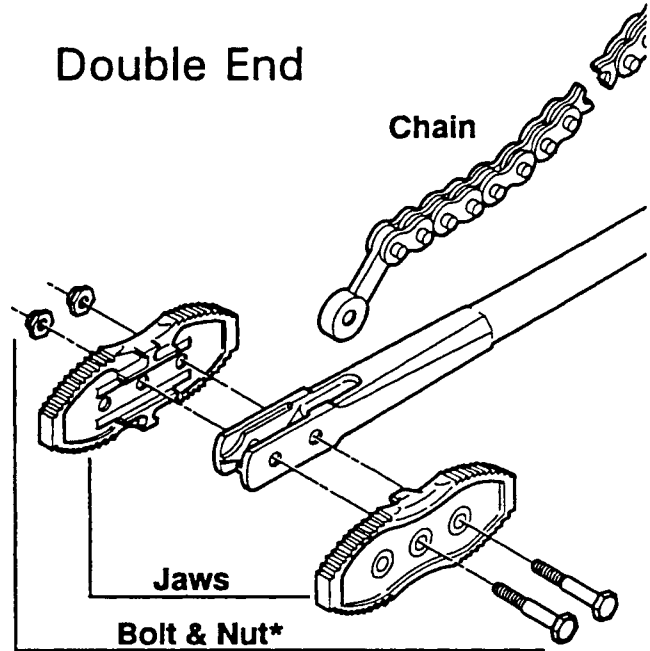

# Chain Tongs (Heavy Duty)

Replacement Parts

\*includes: 2 bolts & 2 nuts

Single End	Jaws		Chain		Bolt & Nut	
Tool	Item Code	Catalog #	Item Code	Catalog #	Item Code	Catalog #
R205	96310	R205J	96325	R205C	96340	R205B
R207	96311	R207J	96326	R207C	96341	R207B
R209	96312	R209J	96327	R209C	96342	R209B
R211	96313	R211J	96328	R211C	96343	R211B
R213	96314	R213J	96329	R213C	96344	R213B
R215	96315	R215J	96330	R215C	96345	R215B
<b>Double End</b>						
R229	96316	R229J	96331	R229C	96346	R229B
R231	96317	R231J	96332	R231C	96347	R231B
R233	96318	R233J	96333	R233C	96348	R233B
R235	96320	R235J	96334	R235C	96349	R235B
R237	96321	R237J	96335	R237C	96350	R237B

All chain tong jaws are sold in sets of 2